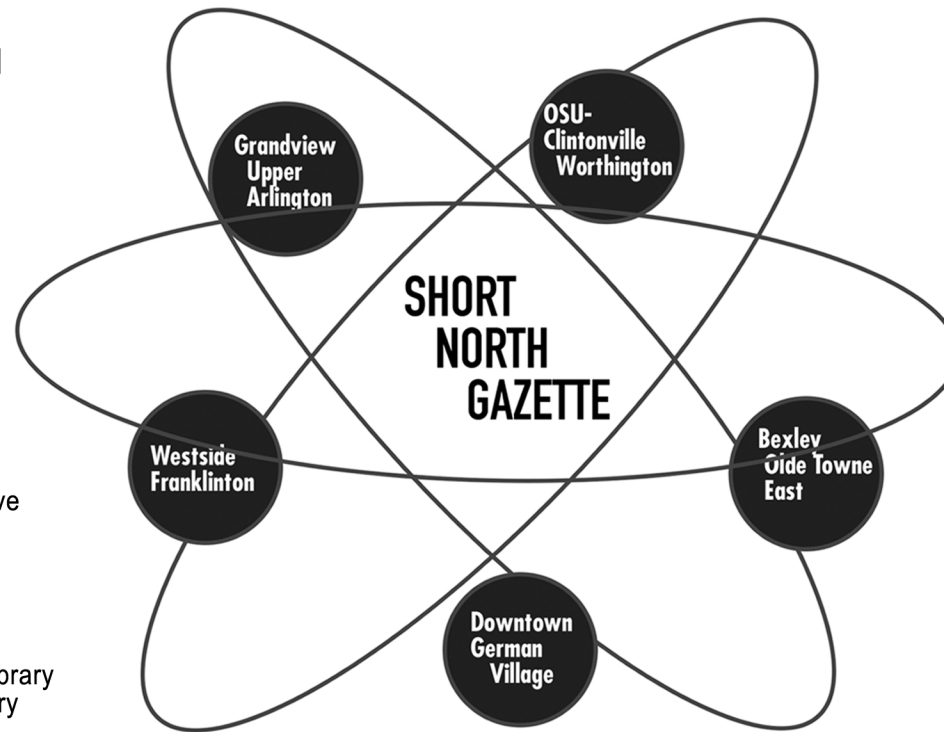

NORTH

Crimson Cup Coffeeshop
Karl Road, Metropolitan Library
Linden, Metropolitan Library
Westerville Library
Worthington Library

OSU-CLINTONVILLE

Ace of Cups
Aladdin's Eatery (High St.)
Blue Bubble Express Laundromat
Chittenden Veterinary Clinic
Clintonville Coin Laundry
Clean as a Whistle Coin-Op
Cornerstone Deli & Café
The Crest
Cup O' Joe
Dick's Den
Dirty Dungarees Laundry
Fawcett Center
Gateway Film Center
Global Gallery
Harvest Bar & Kitchen
Hounddog's Three Degree Pizza
Jack & Benny's
Kafé Kerouac
Laughing Ogre
Lavash Cafe
Metropolitan Library, Whetstone
Pace and High Carryout
Rag-O-Rama
Rumba Cafe
Smith's Restaurant & Deli
Studio 35 Cinema
Student Union OSU
Used Kids Records
Weigel Hall, OSU
Wexner Center
Wild Cat Gift & Party
Yeah, Me Too coffee shop

WEST

Hilltop Metropolitan Library
Rehab Tavern
Third Way Cafe
Town Street Metropolitan Library

DOWNTOWN, ARENA DISTRICT OLDE TOWNE EAST

30 or more Newsboxes (City Solutions)
Alchemy Juice Bar + Cafe
The Angry Baker
Arena Wine & Spirits
Café Brioso (Gay and High)
Columbus College of Art & Design
Columbus Cultural Arts Center
Columbus Health Dept., 2nd Fl.
Columbus Performing Arts Center
Columbus State Community College
Dale's Deli (Nationwide Eyecare)
Elevator Brewery and Draught Haus
Experience Columbus Visitor Center
Franklin County Government Center
Kroger @ Brewery District
Little Palace (next to Dirty Frank's)
Lincoln Cafe
Main Metropolitan Library
MLK Performing & Cultural Arts Complex
MLK Metropolitan Library
North Market
Olde Towne Tavern
OSU Urban Arts Space
Riffe Gallery
Roosevelt Coffee House
Shadowbox Live Backstage Bistro
Upper Cup Coffee Co.
Yellow Brick Pizza